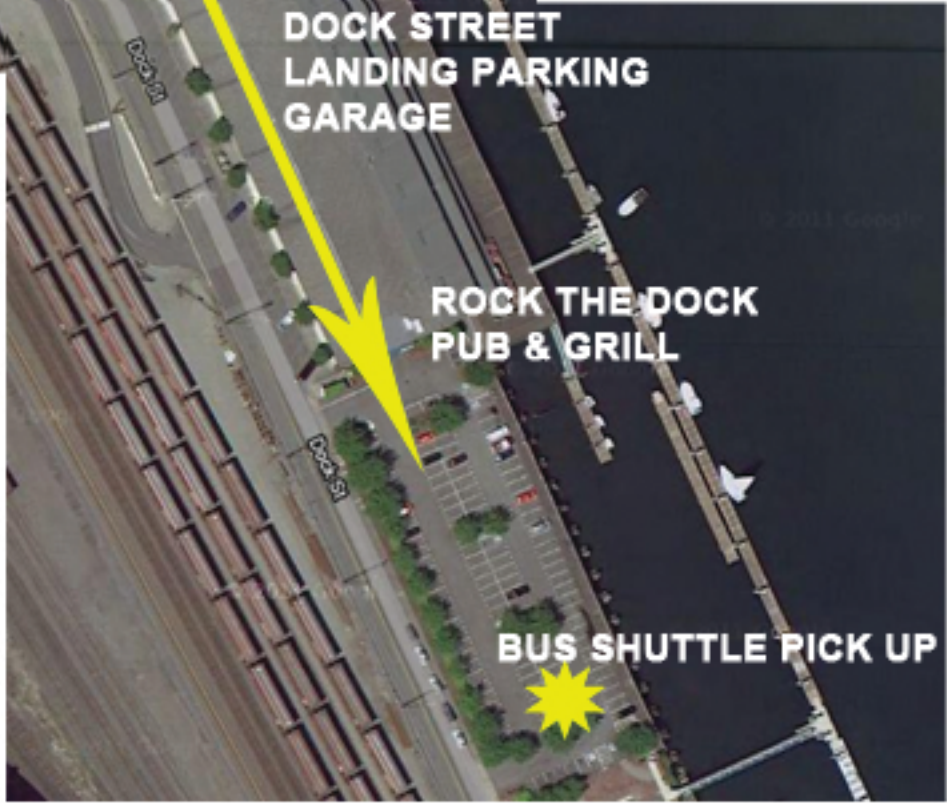

**DIRECTIONS TO THE SHUTTLE BUS:**

**WALK SOUTH FROM THE FINISH LINE IN THEA'S PARK, THROUGH THE DOCK STREET LANDING PARKING GARAGE, TO THE SOUTHERN END OF THE ROCK THE DOCK PUB & GRILL PARKING LOT.**

**DOCK STREET LANDING PARKING GARAGE**

**ROCK THE DOCK PUB & GRILL**

**BUS SHUTTLE PICK UP**